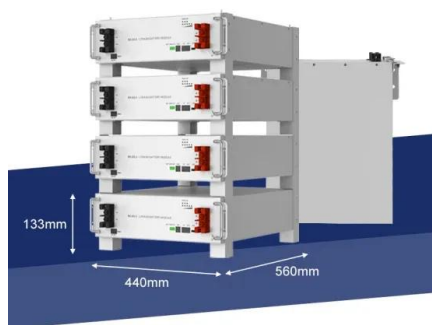

Install Solar Panels for Cameras: Your DIY Security ...

Solar panels can be effectively installed for security cameras in a wide range of environments, including uninhabited rural regions and teeming urban centers. Their increasing prevalence is evidence of their efficacy and ...