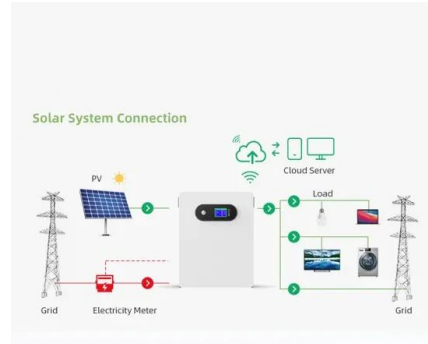

### CCTV Power Supply with Battery Backup-Edge Octagon U300

CCTV Power Supply with Battery Backup-Edge Octagon U300. 300W Outdoor CCTV Camera Power Supply Cabinet. Power Backup for Security. Edge Octagon U300 is a CCTV Power ...