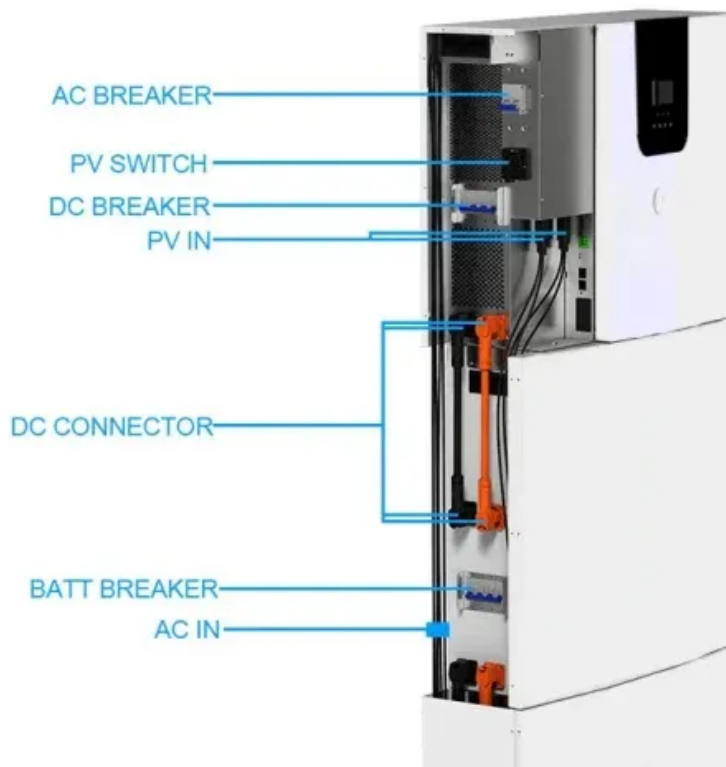

Central power systems