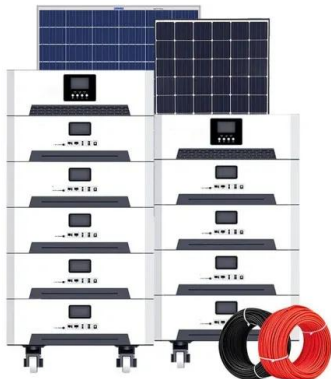

CertainTeed Solar Shingles: When to Make the ...

One innovative approach to harnessing solar power is through solar shingles. CertainTeed, a trusted name in the roofing industry, offers a range of solar shingle products that seamlessly blend into your roof while generating ...