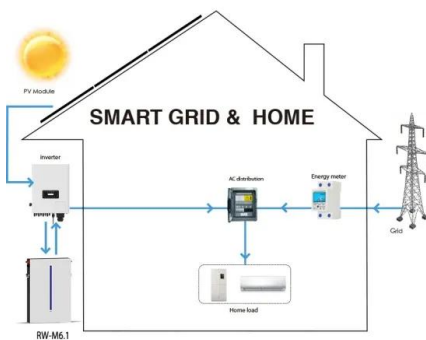

Charizard (Pokémon)

Charizard has three alternate forms: Mega Charizard X, Mega Charizard Y, and Gigantamax Charizard. Both of Charizard's Mega Evolutions feature a shorter snout, white, vertical slit pupils, and a bright underside ...

Solar Power (Ability)

In Explorers of Time, Darkness and Sky, Solar Power increases the Pokémon's Special Attack by one stage in sunny weather. The Pokémon loses 3HP every 9-10 turns, but does not prevent the natural HP recovery.

Serebii AbilityDex

Pokémon that can have the Solar Power ability as their Hidden Ability: No. Pic Name Type Abilities Base Stats HP Att Def S.Att S f Spd #0004 Charmander Solar Power 39 52 43 60 50 65 #0005 Charmeleon Solar Power 58 64 58 80 65 80 #0006 Charizard 78