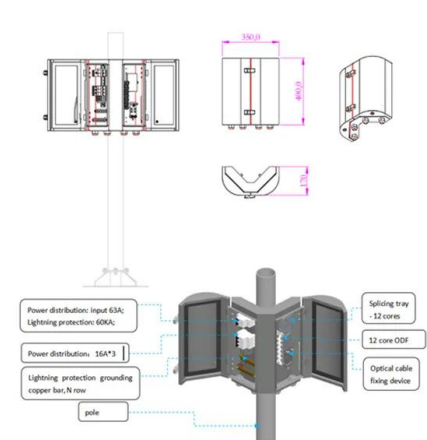

[Chicago Electric power inverter](#)

5000W/10000W INVERTER Chicago Electric Power Systems. model 96706. Input Voltage 12 VDC Nominal (11-15 VDC) Output Voltage 120 V~, 60 Hz. Continuous Power 5,000 Watt. Surge Power 10,000 Watt.