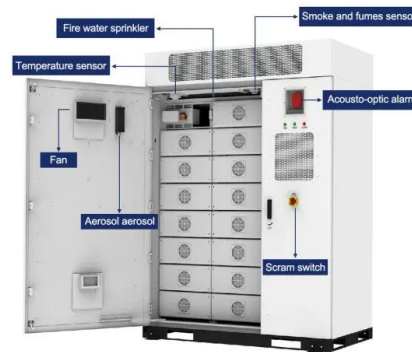

Chicago Electric Car Power Inverters for sale

Get the best deals on Chicago Electric Car Power Inverters when you shop the largest online selection at eBay . Free shipping on many items , Browse your favorite brands

Chicago Electric Power Systems 93761 Assembly And ...

View and Download Chicago Electric Power Systems 93761 assembly and operating instructions manual online. 1,200 WATT / 3,200 WATT PEAK. Power Systems 93761 inverter pdf manual download.

Chicago Electric 66814 Set Up And Operating Instructions Manual

View and Download Chicago Electric 66814 set up and operating instructions manual online. 400w pOWER iNVERTER. 66814 inverter pdf manual download. Page 1 400w pOWER iNVERTER 66814 SET up aNd OpERaTiNg iNSTRucTiONS This product will power up and charge: Electronics, Appliances, Camcorders, TV's, DVD Players, Video Game Consoles and ...

Battery String-S224

- 1C Charge/Discharge
- Easy configuration and maintenance
- Power supply can be single battery string or parallel battery strings

100 WATT MINI/SLIM POWER INVERTER

SKU 95519 for technical questions, please call 1-800-444-3353 PAGE 2SPEcIflicATIOnS Continuous Output Power 100 Watts Peak Power 200 Watts Input Voltage 13.8 Volts DC Output Voltage 115 Volts AC @ 60 Hz Automatic Shutdown At 10.2 Volts DC