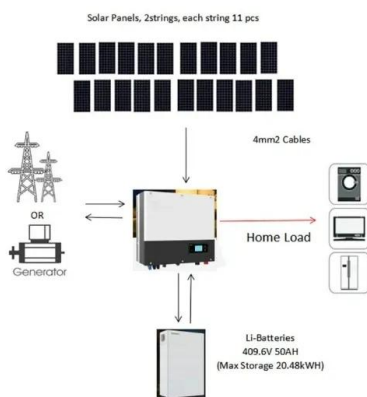

Chint power systems somerville nj

[Chint Power Systems Americas Information](#)

The NAICS codes for Chint Power Systems Americas are [22, 221, 33]. What is the SIC code for Chint Power Systems Americas? The SIC codes for Chint Power Systems Americas are [36, 362] .

Chint Power Systems

Chint Power Systems is a global power systems provider, designing, manufacturing and supplying high reliability 1.5kW-1MW PV inverters and related power solutions for customers. Headquartered in Shanghai, the international senior management team leverages deep telecom power systems roots for its research and development resource, advanced component control ...

Brian Baxter

· Experience: Chint Power Systems Americas · Location: Clifton Park · 500+ connections on LinkedIn. View Brian Baxter's profile on LinkedIn, a professional community of 1 billion members.

[Careers - Chint Power Systems](#)

CPS America has four office locations: Business Operations is based in Somerville, NJ; Supply Chain Operations in Pomona, California; and Products & Applications Engineering in ...