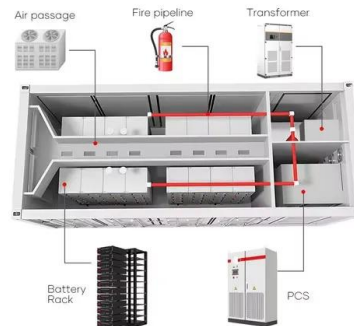

CHINT POWER

SHANGHAI CHINT POWER SYSTEMS CO.,LTD.,
Adress: Block 4, 3255 Sixian Road,SongJiangDistrict, Shanghai 201614, P.R. China
TEL: +86-21-37791222-866000 FAX: +86-21-37791222-866003 E-mail: salesgroup@chint Uns Link Noark CHINT Alle

PRODUCTS - CHINT POWER

PRODUCTS,CHINT POWER PRODUCTS Utility PV Inverters Residential PV Inverters Residential Storage Utility Storage Smart PV Cloud C& I Inverters Prefabricated Medium Voltage Station(PMVS) SOLUTIONS