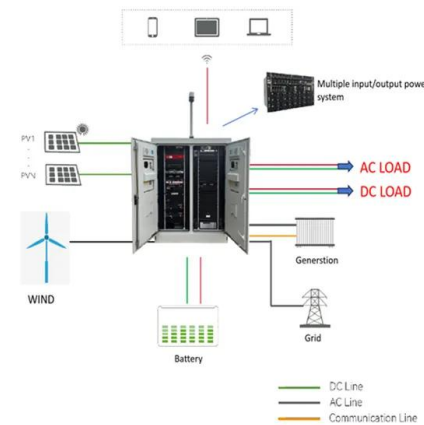

Closed System vs. Open System

A closed system is a system that does not interact with its environment, meaning that no matter or energy can enter or leave the system. It operates independently and is self-contained. In contrast, an open system is a system that interacts with its environment, allowing the transfer of matter and energy between the system and its surroundings.