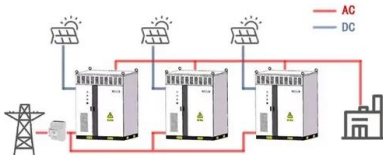

[LG LG265S1C-A3 (265W) Solar Panel](#)

With SolarDesignTool, you can create a design from scratch and generate a full PV permit package in as little as 15 minutes. This page contains information about the LG LG265S1C-A3 ...

WORKING PRINCIPLE