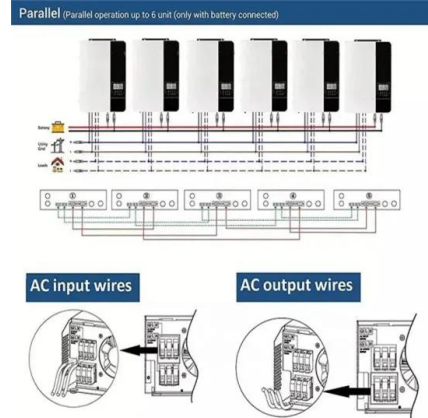

Occus Photovoltaic Mounting Bracket Solar Photovoltaic Bracket

Wide Applications: This hook bracket is suitable for all kinds of tile, such as color steel tile structure roofing, glazed tile roofing, etc.
Specifications: Item Type: Photovoltaic Mounting ...

Solar Panel Color steel tile roof Mounting Brackets Angle Roof

Solar Panel Color Steel Tile Roof Mounting Brackets Angle Roof Installation For Solar Mounting System - Buy Photovoltaic Bracket solar Power Sytem Bracket flat Roof Bracket Product on ...