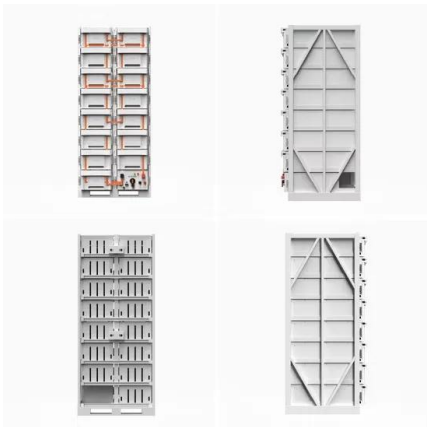

[Solar Power System for Roof](#)

Zeoluff's color steel tile roof photovoltaic bracket system has unique connection design, simple and fast installation, strong wind resistance, and can achieve installation without penetrating the roof structure. The original waterproof ...