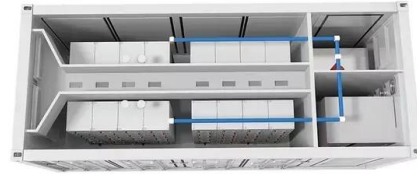

[AZ PRO (XIAMEN) TECHNOLOGY CO.,LTD](#)

AZ PRO (XIAMEN) TECHNOLOGY CO.,LTD is committed to environmental protection, develops a green and clean energy system industry that benefits future generations. The support ...

The MorphoColor Concept for Colored Photovoltaic Modules

The simulated results show that the colored PV modules with integrated coatings display a wide range of colors in the CIE- 1931 color space and the PCE loss reduction of all ...

SUPPORT REAL-TIME ONLINE MONITORING OF SYSTEM STATUS

Chinese Factory Fixed Photovoltaic Bracket Solar Installation ...

Chinese Factory Fixed Photovoltaic Bracket Solar Installation Complete Set of Color Steel Tile Roof Solar Panel Support Structure, Find Details and Price about Rooftop Photovoltaic ...