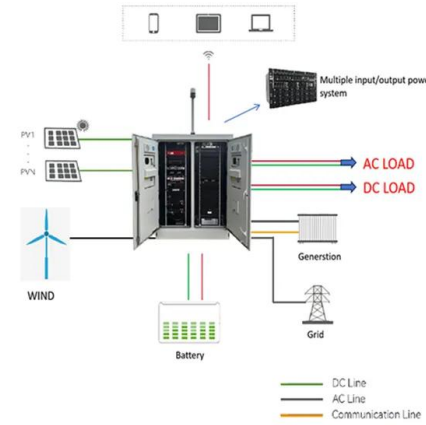

How to Install Solar Panels on Metal Roofs , Complete Guide

Lighter-colored metal roofs, which reflect more sunlight, can help keep the panels cooler. Solar panels operate more efficiently at lower temperatures (25°C). How do ...

PLATIO Solar Paver

Whether modern or private houses on landscape protected areas, villas or apartment buildings, all of them can be equipped with our solar paver tiles. The unique PLATIO solar pavers allow sustainable and useful luxury by combining ...

Contact Us

For catalog requests, pricing, or partnerships, please visit:
<https://vdbconstruction.co.za>