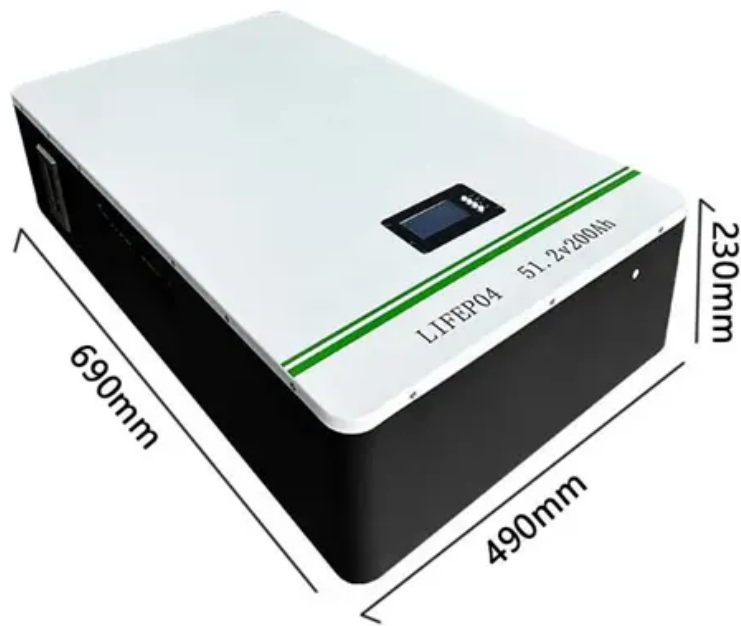

# Craftsman 12v lithium battery