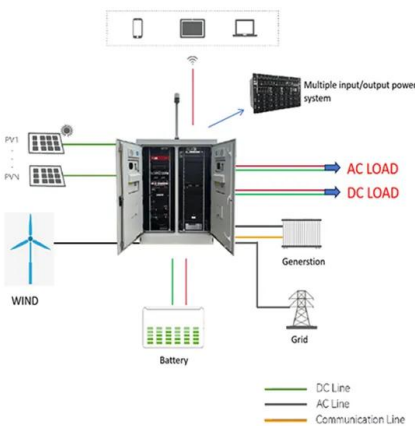

CSUN , CSUN260-275-60P , Solar Panel Datasheet

CSUN Solar Tech Co., Ltd. Solar Panel Series CSUN260-275-60P. Detailed profile including pictures, certification details and manufacturer PDF Panel Dimension (H/W/D) 1640x990x40 mm Weight China Sunergy Supplies ...