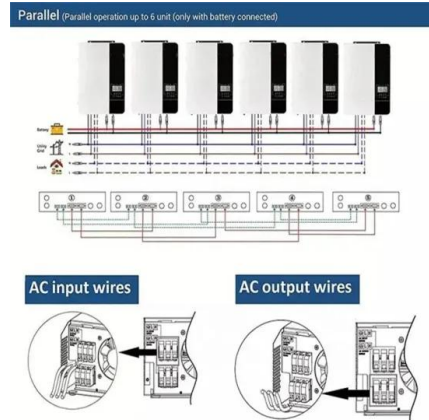

Shop CyberPower 1500VA Intelligent LCD Series Battery Back-Up System Black at Best Buy. Find low everyday prices and buy online for delivery or in-store pick-up. Price Match Guarantee. A couple weeks ago I decided to buy this backup battery for my router