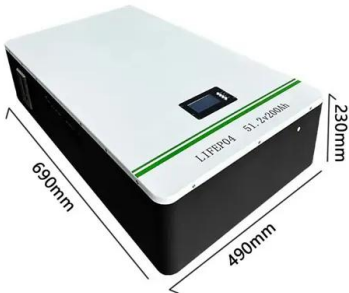

Customer Reviews: CyberPower 1100VA Intelligent LCD Battery ...

Best Buy has honest and unbiased customer reviews for CyberPower - 1100VA Intelligent LCD Battery Back-Up System - Black. Read helpful reviews from our customers. Where we live (way up in the hill towns of Western, MA), power has always been a challenge.

Intelligent LCD UPS

The UPS adopts CyberPower's patented GreenPower UPS technology to enhance UPS operating efficiency, reduce heat generation, consume less power and save more energy costs than conventional UPS models.

LE1000DG-FC

The CyberPower Intelligent LCD LE1000DG-FC is a compact Battery Backup/ UPS (uninterruptible power supply) with line interactive topology. This model provides battery power and surge protection for desktop computers, workstations, networking devices, and home entertainment systems. The LE1000DG-FC uses Automatic Voltage Regulation (AVR) to ...

CPS650SL

The CyberPower Systems CPS650SL is the ideal model for mid-level computer systems. The CPS650SL not only guards against surges, spikes, sags, brownouts and other power abnormalities, but also protects your computer system and valuable data during a power outage. PowerPanel Software is included with each model. In the event of a power outage, ...