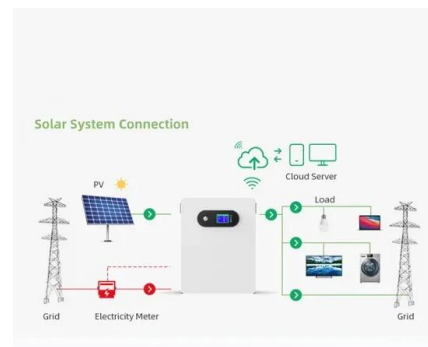

Products

Delta's new generation single phase solar inverter M Series with UL certification and HECO, CA Rule 21 compliance, are creative and innovative single phase inverters with an impressive MPPT operating range for the market. Maximum ...