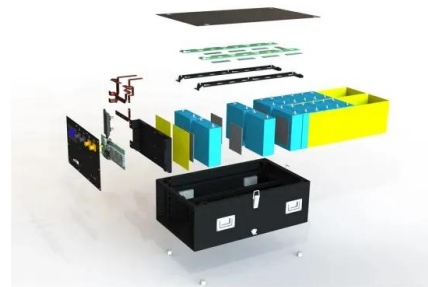

20V MAX* Tool Connect(TM) Red Tough Rotary Laser Level

With an IP67 debris/water resistance and 1 meter drop protection, the 20V MAX* Tool Connect Red Tough Rotary Laser Level allows users to work in the toughest conditions. Connect this rotary to our Accuracy of 1/16 in. at 100 ft. Connect to the DEWALT Tool