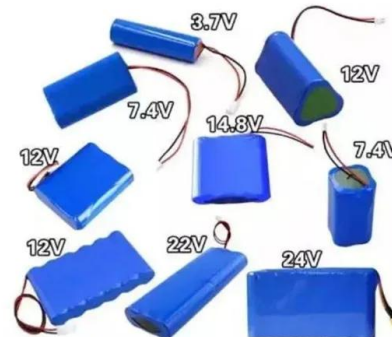

Mono PERC Bifacial Double Glass Photovoltaic Solar Panel ...

EVO 6 Series Mono PERC 132 Half Cells 650W 655W 660W 665W 670W Bifacial Dual Glass Solar Module. Based on 210mm silicon wafer and 132 half-cut mono-crystalline PERC cell, the ...