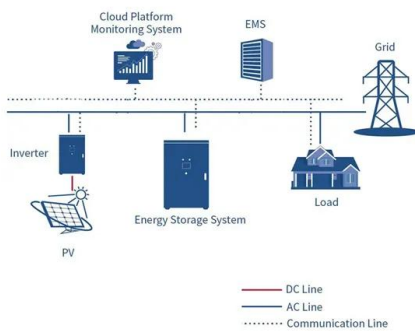

our customers with expert knowledge on not only the installation of the Tesla Powerwall but how to optimize it during an outage.