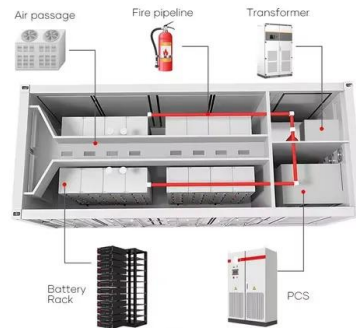

Dongfeng Honda Holds Opening Ceremony for New Energy ...

WUHAN, China, October 11, 2024 - Dongfeng Honda Automobile Co., Ltd. (Dongfeng Honda), a Honda automobile production and sales joint venture in China, today held a ceremony to ...

Power plant profile: Xuancheng Yanging Township Solar PV ...

Xuancheng Yanging Township Solar PV Project is a 100MW solar PV power project. It is planned in Anhui, China. According to GlobalData, who tracks and profiles over 170,000 power plants ...

[Solar Power Plants in India (Map)](#)

China is the largest producer of solar power in the world, both in terms of solar panel production and installed solar capacity. According to the International Energy Agency (IEA), China ...

Asia , Our Company , Nissan Motor Corporation Global Website

Address 10 Dongfeng Road, Wuhan Economic and Technology Development Zone, Hubei Province, China Sanyi Township, Miaoli County 367, Taiwan Major Operations ...