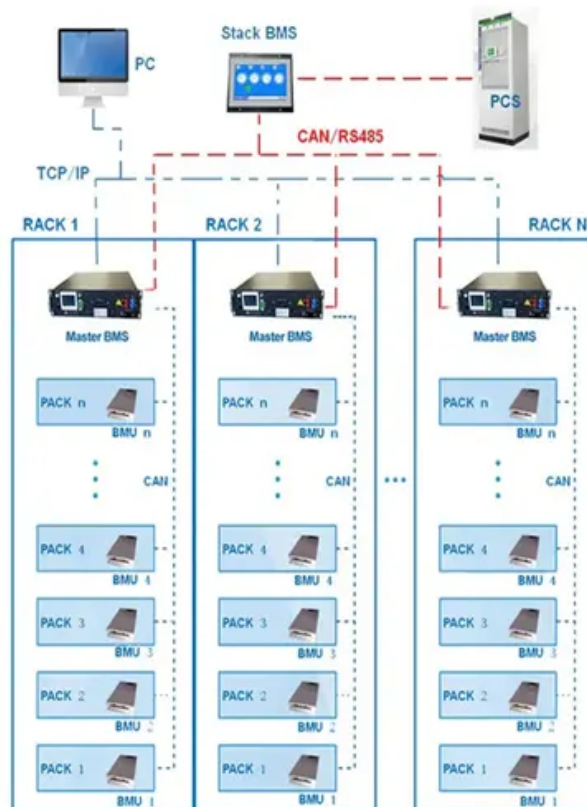

Dongfeng Township Solar Power Plant Address

BMS Wiring Diagram