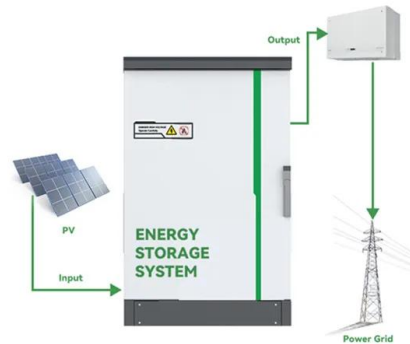

[User manual EcoFlow 160W Solar Panel (English)](#)

View the manual for the EcoFlow 160W Solar Panel here, for free. This manual comes under the category power banks and has been rated by 2 people with an average of a 8.7. This manual is ...