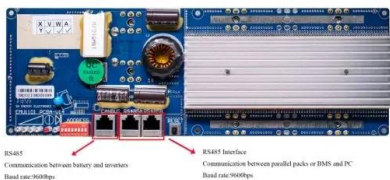

EcoFlow 160W Portable Solar Panel

Our 160W portable solar panel can carry on collecting energy even during a downpour. With a protective ETFE film and a high IP resistance level of 68, the solar cells can withstand environments from humid and wet to dry and dusty. Increase the efficiency of your