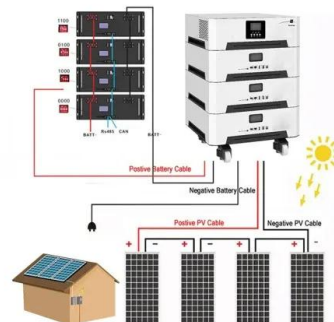

sesión EcoFlow PowerStream Kit solar para balcones 600W/800W

Best Portable Solar Panels: The Definitive Guide ...

2 panels EcoFlow RIVER 2 Pro (Solar input 200W)
3 panels 2 panels 1 panel 1 panel How Much Energy Will You Be Using? Another factor to consider when considering the size of your panel is how much energy you ...

EcoFlow DELTA Solar Generator (PV 220W) , DELTA (1000) / 1*220W , EcoFlow

Two in one EcoFlow's 220W Bifacial Portable Solar Panel is two in one. With a 220W primary side, and a 175W side on the back for ambient light, you can capture up to 25% more solar energy and charge your portable power station even faster