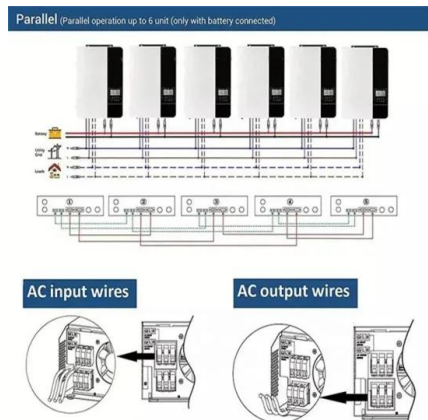

Portable 200W Solar Panels: Anker vs EcoFlow Comparison ...

EcoFlow 200W Solar Panel. Power: 200 watts (also strong!) How good it is at its job: 22.4% efficient. Weight: A bit lighter than the Anker. Size when folded: Also like a big ...

Ecoflow 200W Flexible Solar Panel (2x) , Klik voor de ...

De Ecoflow 200W Flexible Solar Panel (2x) is een set die bestaat uit twee flexibele zonnepanelen van elk 200 watt. Doordat de zonnepanelen buigzaam zijn en slechts 4,6 kilogram per paneel wegen zijn ze erg geschikt voor montage ...

Paneles solares EcoFlow

EcoFlow le ofrece una amplia gama de paneles solares, rígidos y flexibles, para que escoja el que mejor se adapte a sus necesidades. Utilícelos en su hogar o en sus escapadas al aire libre. EcoFlow ES

Contact Us

For catalog requests, pricing, or partnerships, please visit:
<https://vdbconstruction.co.za>