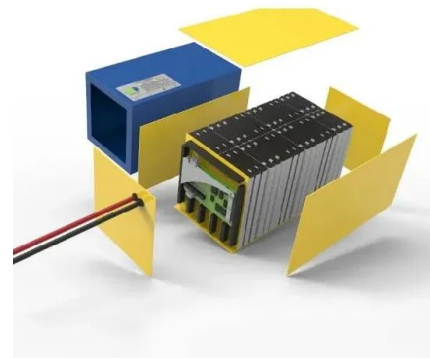

EcoFlow 400W Rigid Solar Panel

EcoFlow 400W rigid solar panel is ideal for both off-grid and on-grid homeowners looking to store and utilize the power of solar energy to run their homes. The terms "DELTA" and "RIVER" as mentioned on this page refer to products exclusively manufactured by