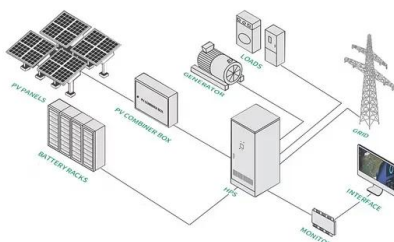

Portable Solar Panels

EcoFlow DELTA Series Solar Generators View All Save R 12,999 DELTA 2 + 400W 1kWh Capacity , Full-Charged in 2.6 hr Wide Compatibility EcoFlow solar panels use the industry-standard solar connector, so it's not only compatible with an EcoFlow solar