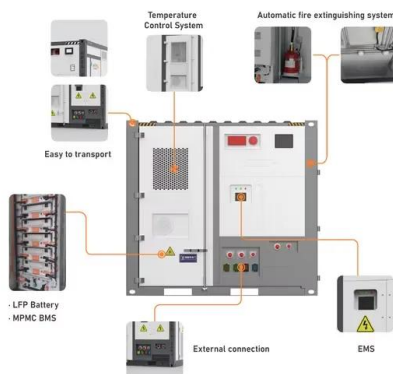

Mountable Solar Panels

EcoFlow DELTA Series Solar Generators View All New DELTA 3 Plus + 160W 1-5kWh Capacity 1800W Output Product Description The EcoFlow Solar Parallel Cable connects solar panels in parallel to an EcoFlow power station (DELTA/RIVER Series)