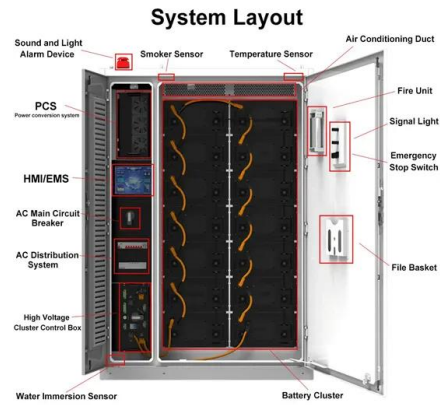

EcoFlow

Compared with other solar panels, with the chainable feature enables you to chain a maximum of four or more EcoFlow 110W solar panels together with the MC4 cable. Portable & foldable kickstand panel Design with a rubber handle and flexible bracket stand, can be used to adjust the angle from 0-180 degree.