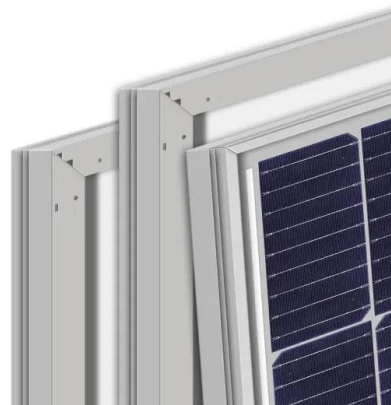

[Flexible Solar Panels - EcoFlow Europe](#)

Our 100W flexible solar panel absorbs more light than similar panels in the industry, competing with rigid solar panels for a solar conversion rating of up to 23%. Made from durable fiberglass and with an IP68 waterproof level, the 100W flexible solar panel is built to weather any storm.