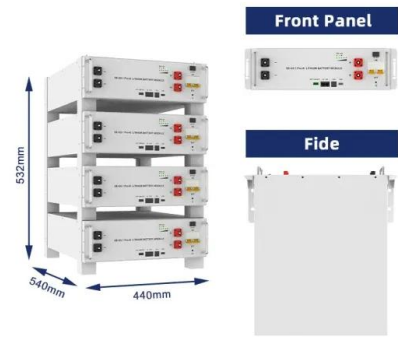

Professional Solid Dishwasher Detergents , Ecolab

Safe and sustainable solid dishmachine detergents that deliver sparkling results and offer efficiency and dependability for high volume operations. Ecolab is a global sustainability leader offering water, hygiene and infection prevention ...