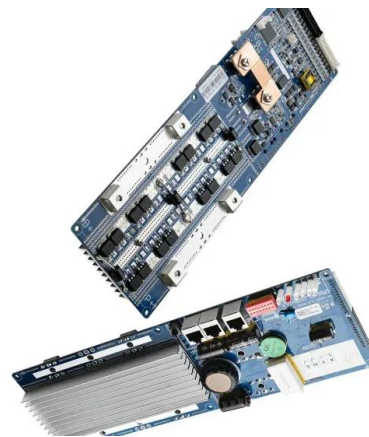

Streamlight E-Flood® LiteBox® Power Failure System

This rechargeable, portable lantern produces a
smooth flood pattern and has power failure
circuitry that automatically illuminates the light
when the power goes off. Produces 615 lumens
on high or runs for 18 hours on low. Push button
...

E-FLOOD® LITEBOX® POWER FAILURE SYSTEM

The lightweight E-Flood ® LiteBox ® Power
Failure System produces diffused area lighting
using four LEDs with shallow reflectors for a

widened flood beam pattern. Its articulating head allows you to aim light right where it's needed, ...

Streamlight 45817 E-Flood Litebox Power Failure System 615 ...

Streamlight 45817 E-Flood Litebox Power Failure System 615-Lumens with AC/DC Chargers and Mounting Rack, Beige. Visit the Streamlight Store. 4.4 51 ratings. -44% ...

Orange E-Flood LiteBox Power Failure

The lightweight E-Flood® LiteBox® Power Failure System produces diffused area lighting using four LEDs with shallow reflectors for a widened beam pattern. Its articulating head allows you to aim light right where it's needed, and its large push-button switch is ...