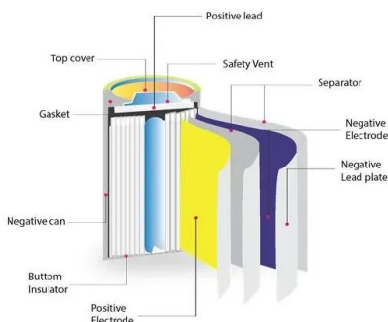

Streamlight E-Flood LiteBox Rechargeable Lantern Power Failure System

Shop Streamlight E-Flood LiteBox Rechargeable Lantern Power Failure System , Up to 50% Off Be The First To Review Streamlight E-Flood LiteBox Rechargeable Lantern Power Failure System On Sale + Free Shipping over $49.