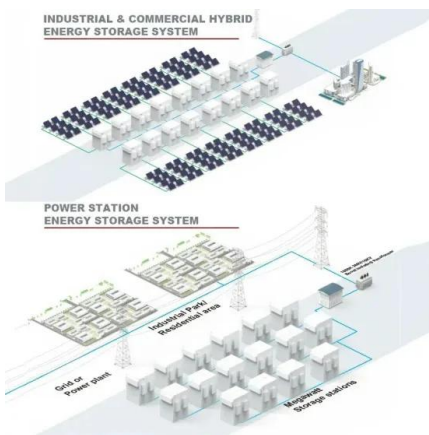

[PH1400E MULTI-TOOL POWER HEAD](#)

The power to tackle any task. The PH1400E is the powerhouse for all EGO Power+ multi-tool attachments. Whether you're trimming grass, edging lawns, cutting hedges, sawing branches, tilling soil or clearing your patio, the battery-powered multi-tool power head is