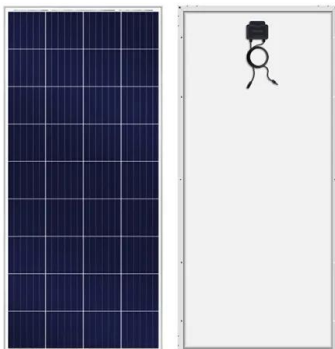

10" Pole Saw Attachment for Multi-Head System by EGO POWER+

Tech Specs Compatible with EGO POWER+ Multi-Head System Power Heads (PH1400, PH1420) and Extension Pole (EP7500), available separately Includes one 10-inch bar and chain Narrow-kerf sprocket nose and double guard bars Automatic lubrication system