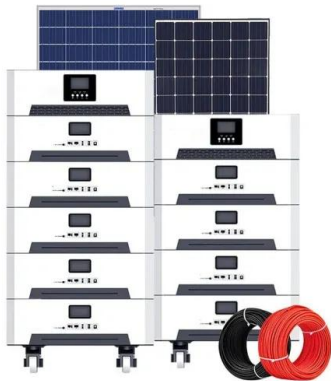

[iGO Cordless , Multi-tool System , MSS1203](#)

The Snow Shovel Kit is a part of the EGO POWER+ Multi-Head System. Directional control of its up to 25-foot throwing distance makes it unlike any other cordless snow shovel on the market with its integrated dial. The electric snow shovel attachment cleans a 12

EGO POWER+ Multi-Head Snow Shovel with Battery, Model

Add the EGO POWER+ Snow Shovel attachment to your EGO POWER+ Multi-Head system to send snow up to 25ft. out of your way. Experience Power Beyond Skip to content Product Experts Available Now: 1-800-221-0516 Independence MO Open until 7pm

EGO Power+ MSS1203-FC Multi-head Snow Shovel Kit with 4Ah ...

The Snow Shovel Attachment, Power Head, 4.0Ah Battery and Charger are part of the EGO POWER+ Multi-Head System. With a 25' directional throwing distance, control over direction thrown makes it unlike any other snow shovel on the market. The Snow Shovel Attachment cleans paths 12" wide making it great for sidewalks, dri