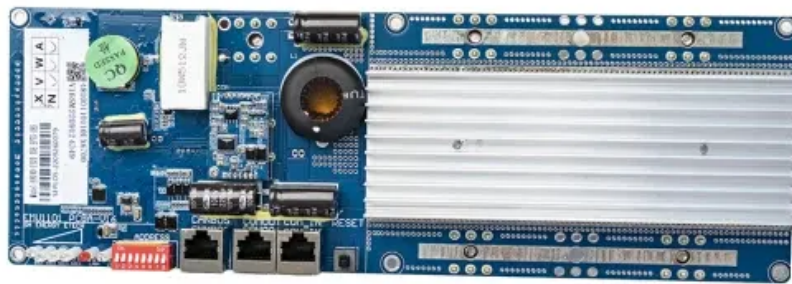

# Ego s power multi-head system

## Overview

---

What is included in the ego power+ multi-head system?

Includes the Multi-Head System Power Head (PH1400), Edger attachment (EA0800), and String Trimmer attachment (STA1500) Complete all your trimming and edging needs with the EGO POWER+ Multi-Head System 15" String Trimmer Attachment, 8" Edger Attachment, Power Head, 5.0Ah Battery, and Standard Charger Combo Kit.

What is EGO power+ power head?

The EGO POWER+ Power Head is the core of your POWER+ Multi-Head System and works with the full assortment of Multi-Head System Attachments. Its high-efficiency brushless motor delivers long runtimes, low vibrations, and an extended tool life. IPX4-rated weather-resistant construction allows you to work in a wide range of conditions.

Which eGo batteries are compatible with the ego power+ power head?

The EGO POWER+ Power Head is compatible with all EGO 56V ARC Lithium™ batteries (available separately) to deliver Power Beyond Belief™. The EGO Multi-Head System Power Head, String Trimmer Attachment, and Edger Attachment make a fantastic EGO starter kit.