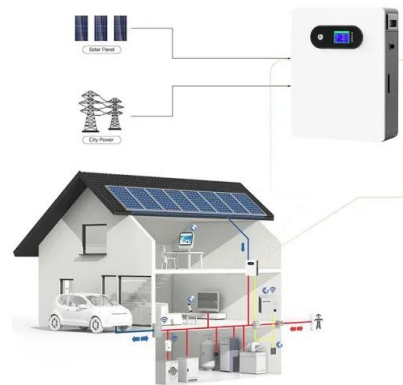

### [CPU -- Elite Power Solutions](#)

The CPU is powered by a 12V DC source. It detects ground fault error, calculates the State-Of-Charge (SOC) of the battery pack, provides video output signal for display of pack voltage, pack current, SOC level, as well as alarm status. The CPU also provides