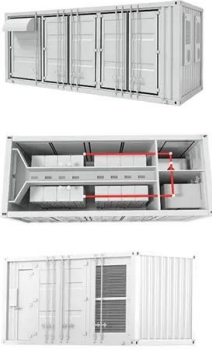

[ESCOT Enhanced Solutions products](#)

ESCOT Enhanced Solutions (ESCOT-ES) ESCOT-ES, was established in 2018 in order to develop solutions to the difficulties encountered in the light of the experiences gained during these studies. Specializing in autonomous wireless sensing technology for industrial applications, ESCOT-ES serves as a leading center for technology research