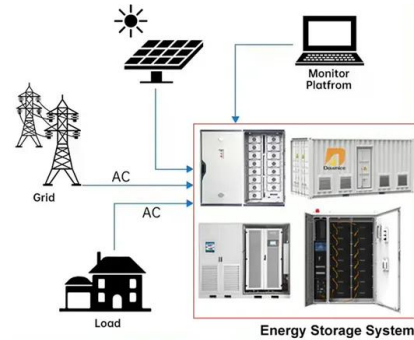

DISTRIBUTED PV GENERATION + ESS