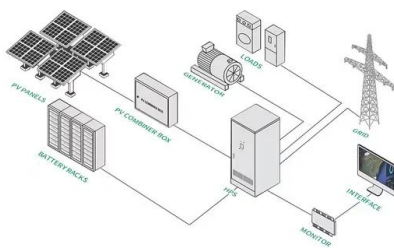

ID do evento 41 O sistema foi reiniciado sem desligar de

Caso contrário, uma mensagem de ID 41 de evento do Kernel Power será gerada. Uma ID do evento 41 é usada para relatar que algo inesperado aconteceu que impediu o Windows de desligar corretamente. Pode haver