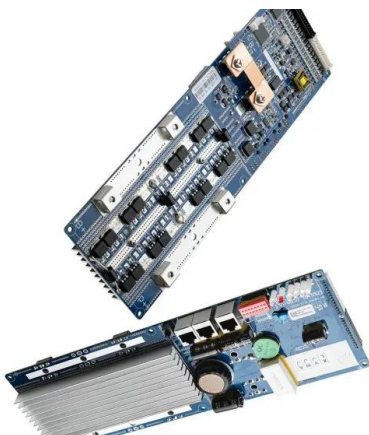

60V MAX* 110 mph Brushless Leaf Blower with 2.0Ah Battery

Use any 60V Max* Flex-Force battery to power any and all of the 75+ interchangeable tools in the Flex-Force all-season lineup, including commercial-grade handheld tools, walk mowers, and ...

60V MAX* Flex-Force 6.0Ah Lithium-Ion Battery , Toro

The Toro 60V* Flex-Force Power System® is the most powerful battery in its class. Period. It's the one battery you need to finish everything without sacrificing anything. It offers the ultimate innovation with our "3P" configured stack for 3 times the power, higher max

Battery handheld lawn products

Get mowing, trimming, hedging, cutting and blowing with the 60V MAX* Flex-Force Power System(TM) range. Toro's legendary reliability, durability and performance is now available with the benefits of clean and quiet battery power.

eSuper Recycler(TM) eC48A 48 cm Rasenmäher Flex-Force Power System

Der leistungsstarke bürstenlose Flex-Force Power System -Gleichstrommotor ist frei von Motorabgasen und reduziert den Wartungsaufwand und den Verschleiß im Vergleich zu einem Motor mit Bürsten. Ein ergonomischer Griff mit Comfort Grip reduziert die Ermüdung Ihrer Arme.