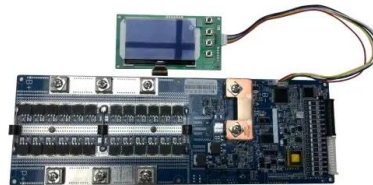

Fully automatic solar light bracket

Fully automatic solar light bracket

Photovoltaic Panel Manufacturer, Solar Mounting System, Solar Bracket

International Aluminum has introduced more than 200 sets of professional equipments, all-round realize automatic production, and fully implement the ISO9001 quality management ...

OptiMate Solar Duo 10W

OptiMate Solar charge kits are fully automatic. Mount the panel in a suitable location to receive maximum sunlight, hook up the charger-monitor to the battery and walk away. -monitor ...

100W Solar Street Light with Remote, Bracket & Pole

PRODUCT SPECIFICATIONS: Brand: Bakaji
Headlight size: 50.8 x 23 cm Panel size: 23.5 x 61 cm approx. Material: Polycarbonate and ABS anti UV Color: Black Requires Mounting: Yes LED type: LED chip Number of LEDs: 364 high ...