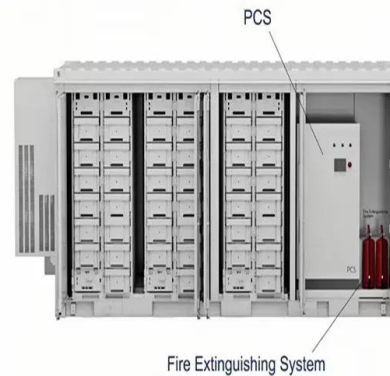

Economy Integrated Led Solar Street Light 300W Daylight

Fully Automatic, Auto ON/OFF Dusk Dawn:
Human Body Sensing: Built in Motion Sensor:
Remote: W/Remote: IP Rating: Set With Arm and
Solar Panel Bracket Only: Insert Arm: ...