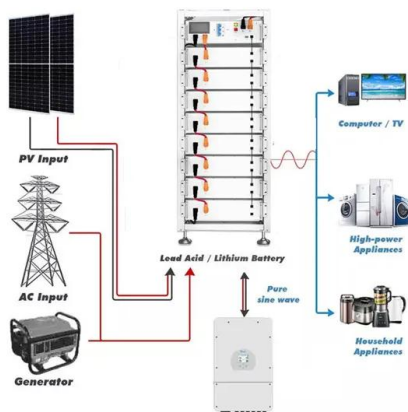

Generac Generator Troubleshooting, Help, and Repair Forum

8kw guardian fan blade replacement. Generac, Guardian, Honeywell, Siemens, Centurion, Watchdog, Bryant, & Carrier Air Cooled Home Standby generator ...

Rotor, Stator or Engine Removal with Champion Puller

engine. Be sure to remove the rope before completion and reinstallation of the spark plug. 10. There are two techniques to separating the rotor from the engine depending on the tools on ...

MS-12NT 12? 420W Meat Slicer with Teflon Blade

A: Our blade removal tool only compatible with our metal collection slicer models (MS-10DS, MS-10DT, MS-12DS, and MS-12DT), or customer who replaced their regular blade to removal tool ...