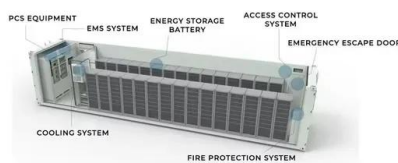

Global Land Evaporation Amsterdam Model (GLEAM)

The Global Land Evaporation Amsterdam Model (GLEAM) is a satellite remote sensing-based set of algorithms dedicated to the estimation of evaporation and soil moisture at global scales (Miralles et al. 2011). The ...