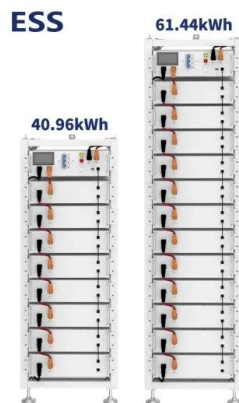

GOODWE GW50KS-MT SMT - INVERTER DI STRINGA TRIFASE 5 ...

Inverter di stringa GoodWe GW50KS-MT trifase 5 MPPT da 50 kW con resa energetica elevata e affidabile per tetti PV commerciali. è possibile ottenere un rendimento impressionante ...