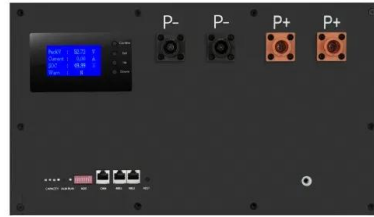

GoodWe launches range of roof integrated solar PV ...

The Sunshine series is compatible with traditional roofing tiles replicating their visual appeal, colour and shape to enable the panel to integrate within the roofing structure. Tags: energy GoodWe solar energy solar ...

Galaxy Series

Galaxy Series is a featherlight BIPV (building-integrated photovoltaic) product designed for industrial and commercial applications. With an ultra-lightweight design and frameless surface/edge protection, Galaxy is especially ideal for ...

GoodWe , Polaris BMT-P2/144A 550W , Solar Panel Datasheet , ENF Panel

GoodWe Technologies Co., Ltd. Solar Panel Series Polaris BMT-P2/144A 550W. Detailed profile including pictures, certification details and manufacturer PDF Roof Tiles and Shingles ...