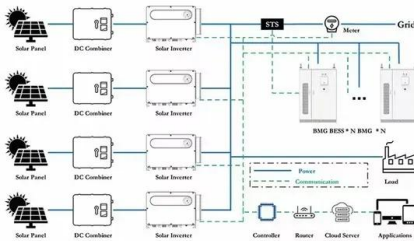

Greenworks 60V UltraPower 2.5Ah Lithium-Ion Battery

The impact-resistant Greenworks Pro 60V UltraPower 2.5 Ah Battery features an integrated LED indicator to monitor your battery charge at all times. It is backed by a 4-year warranty. Delivers ...