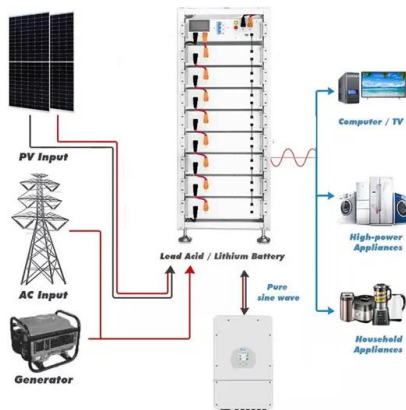

Greenworks Pro 60 V Max 5 Ah Lithium-ion Replacement ...

Greenworks 60V Batteries are powerful lithium-ion batteries that are easy-to use and are the perfect solution to getting your yard chores done faster and easier. your preferred store is Leduc, AB, currently Closed, Opens at at 7:00 a.m. click to change store