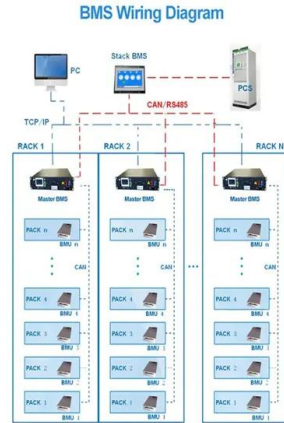

weui-miniprogram/src/example/grid/grid.wxml at master · wechat

You signed in with another tab or window. Reload to refresh your session. You signed out in another tab or window. Reload to refresh your session. You switched accounts on another tab ...