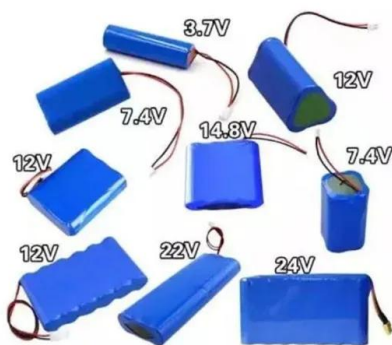

How to Calculate Solar Panel, Battery, and Inverter Size

Step 1: Turn on all the appliances and devices you want to power with the solar panel system.
Step 2: Use a clamp meter to measure the current consumption in amps (A) by clamping it around the phase wire of your electric meter.
Step 3: ...