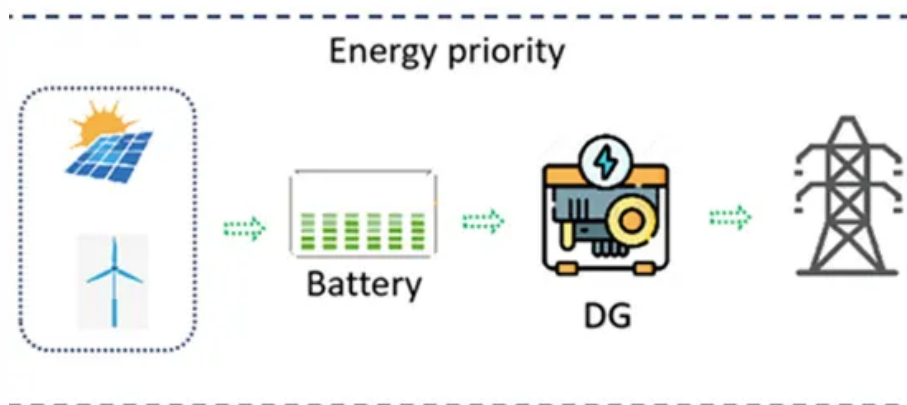

How far away is jupiter right now

Overview

Last Updated: Today As of November 02 2024, Jupiter is 396,648,139 miles (638,206,855 kilometers) away from Earth, which is about 4.26614933059567 AU. How far is Jupiter from the Sun?