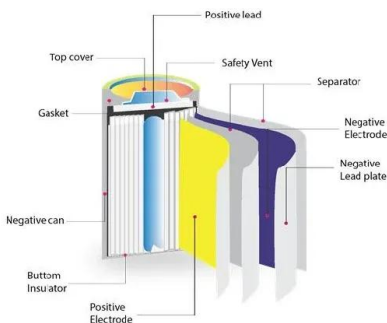

How Far is Jupiter from Earth

The answer to "how far is Jupiter from Earth" can have a different answer every day of the year. The planets both travel in their elliptical orbits getting closer then farther apart.