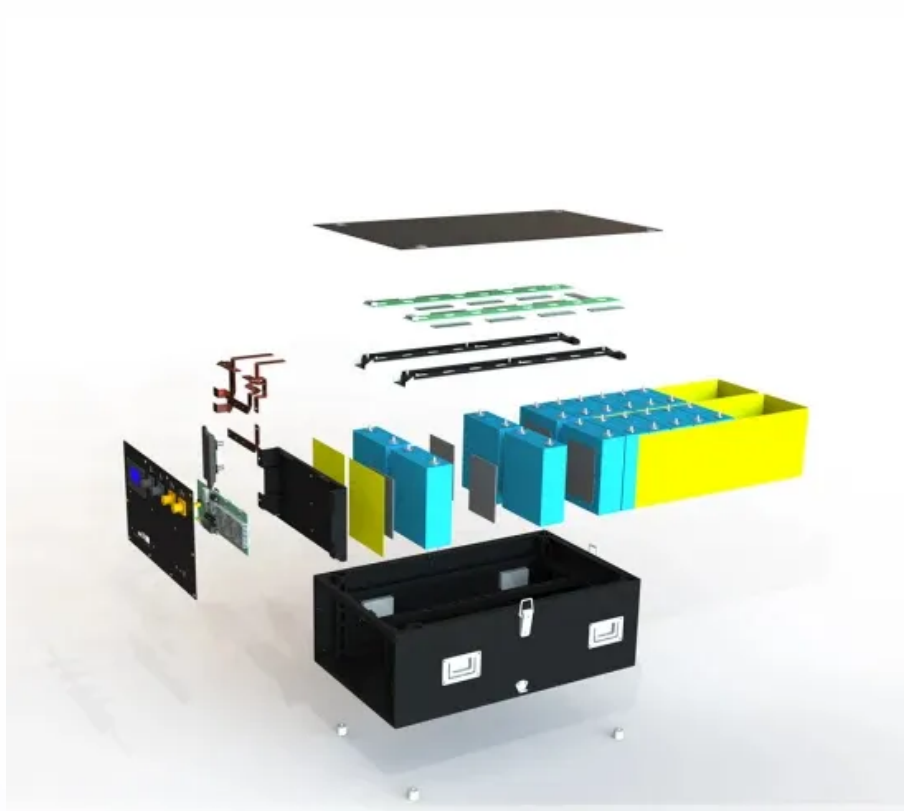

How heavy is a 60w photovoltaic panel