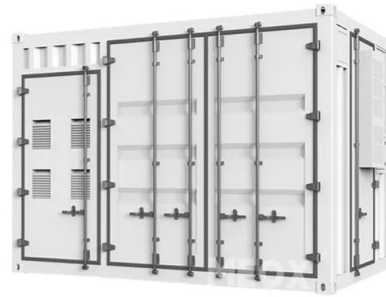

60W Monocrystalline 24V Solar Panel

60W Monocrystalline 24V Solar Panel from Newpowa, $87.99 with Free Shipping for Domestic Orders (48 States). Corrosion Resistant frame protects a cell efficiency of 20.7% for RV, ...