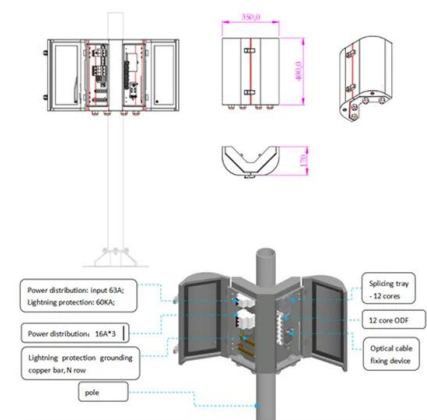

Section 3 - The exam room (ICE 11) - Telford College

A reliable clock (analogue and/or digital) must be visible to each candidate in the examination room. The clock must be big enough for all candidates to read clearly. The clock must show ...