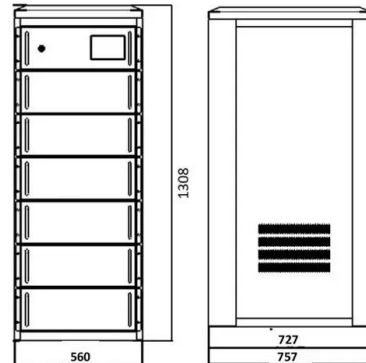

What are Biometrics? And How Locker Uses Biometrics to Protect ...

Reading Time: 5 minutes As our lives continue to move online, the importance of strong digital security measures becomes increasingly evident. Passwords have long been ...