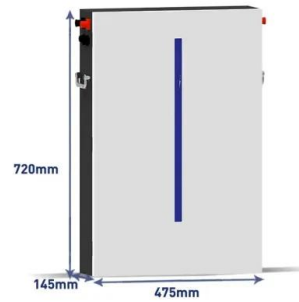

Solar Panel Size & Weight: The Ultimate Guide 2024

60-Cell Solar Panels. The typical size of a solar panel, such as the 60-cell variant, is designed in a 6x10 configuration and has dimensions of approximately 3.25 feet by ...