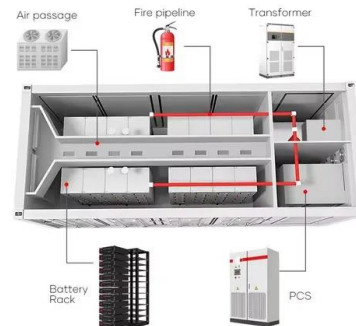

How Much Do Solar Panels Weigh? 1.30 - 2,608.7 lbs ...

If we know that 1 square foot of a solar panel weight 2.25 lbs and has a rated wattage of 17.25 watts, we can calculate the how much any solar panel (100W, 200W, 300W, 400W, 500W) and any solar system (3kW, 5kW, 10kW, 20kW, ...