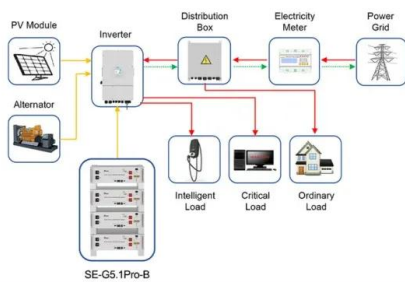

Guide to Solar Panel Sizes & Dimensions (November ...

Some common solar panel system sizes include a 3kW solar panel system, a 4 kilowatt solar panel system and a 5kW solar panels. For instance, a typical 2kW solar panel system suited for 1-3 people will need ...

Application scenarios of energy storage battery products

Solar Panel Sizes & Dimensions UK (2024)

Many solar panel companies make small solar panels designed specifically for small roofs. You can also opt for high-efficiency solar panels that have conversion rates as high as 23% (compared to the industry average of ...