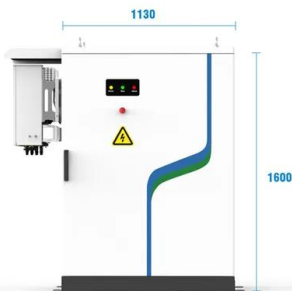

- PV / DG Application
- APP Intelligent Control
- Multi-Unit Parallel Expansion
- 98.8% Max. Efficiency

The Power of a Megawatt

Solar energy is created through the generation of solar power through solar panels. You can read more about solar energy in our renewable energy primer. To give you a brief recap, solar photovoltaic (PV) panels take ...